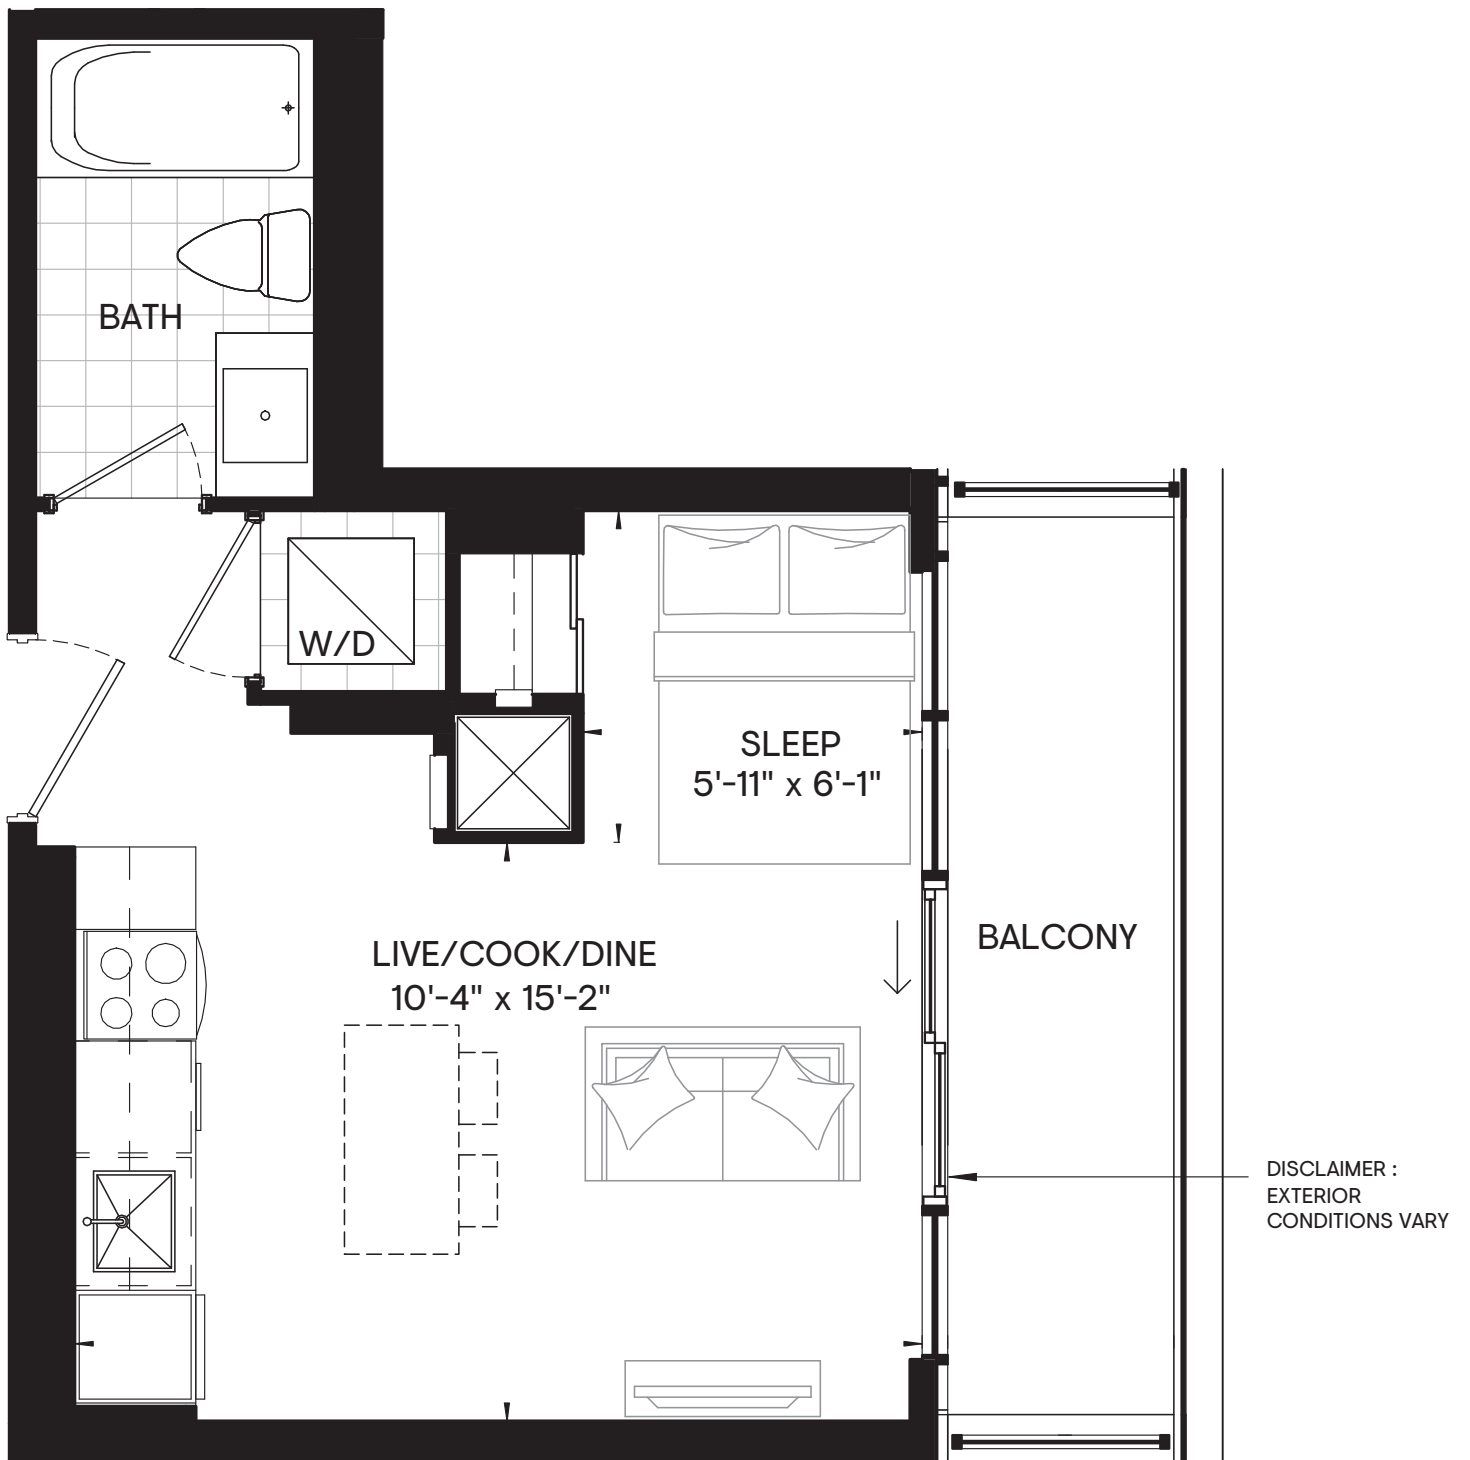

O-340

STUDIO 340 SQ.FT. OUTDOOR 68 SQ.FT.
TOTAL 408 SQ.FT.

OSCAR

RESIDENCES

All plans, dimensions and specifications are subject to change without notice. Actual useable floor space may vary from the stated floor area. Column locations, window locations and sizes may vary and are subject to change without notice. Renderings are artist's concept only. E. & O.E.