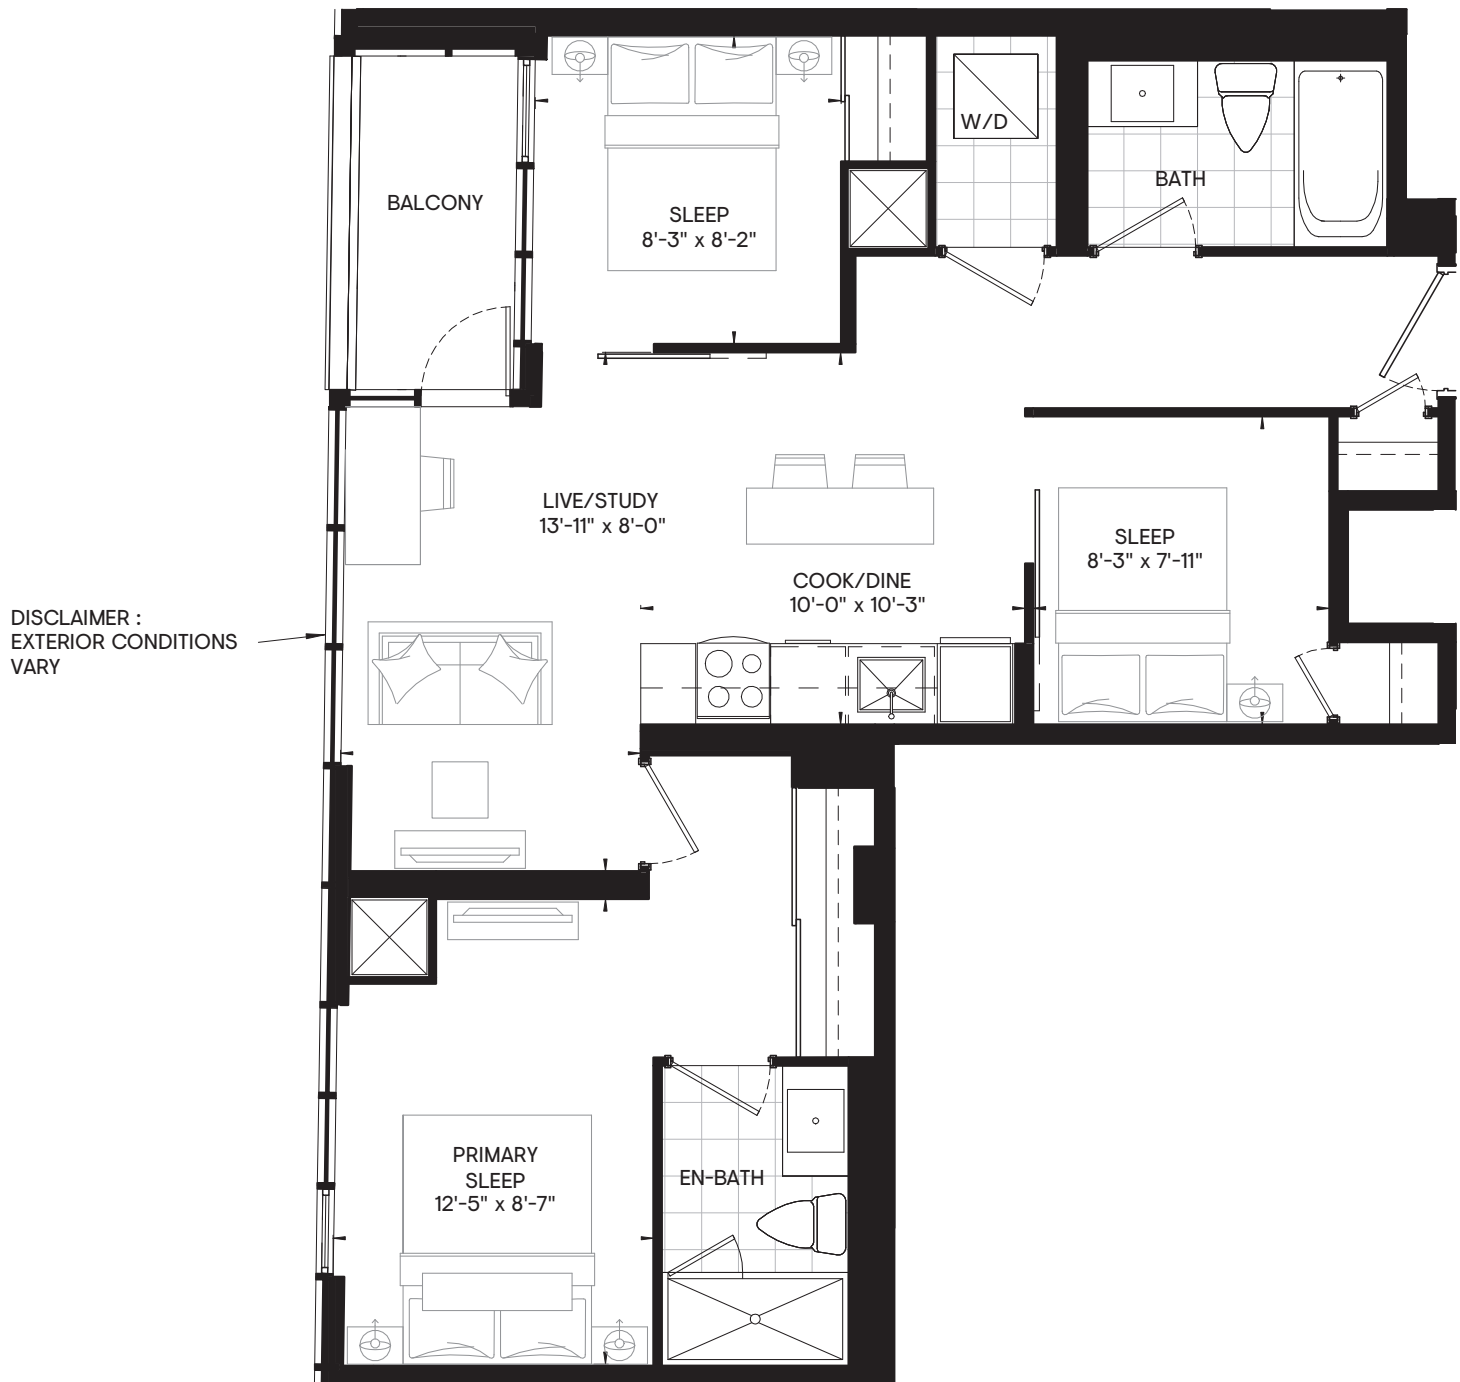

O-769

OSCAR

RESIDENCES

3 BEDROOM 769 SQ.FT. OUTDOOR 38 SQ.FT.

CEILING HEIGHT 10'6"

TOTAL 807 SQ.FT.

FLOOR 9

All plans, dimensions and specifications are subject to change without notice. Actual useable floor space may vary from the stated floor area. Column locations, window locations and sizes may vary and are subject to change without notice. Renderings are artist's concept only. E. & O.E.