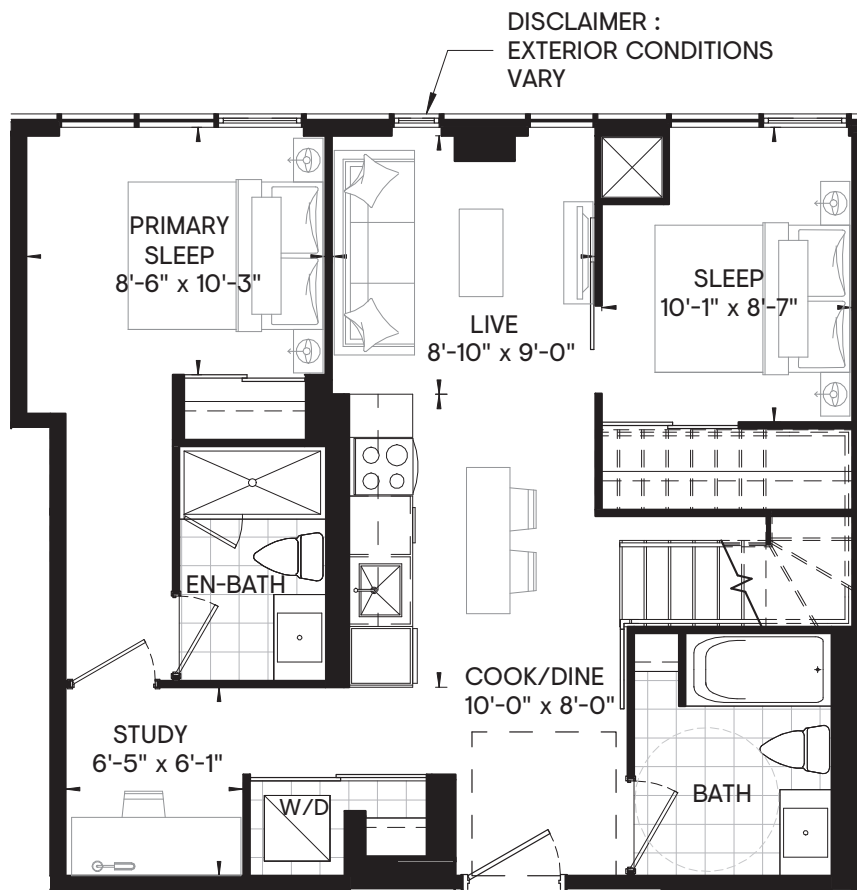

O-845

OSCAR

RESIDENCES

2 BEDROOM + STUDY 845 SQ.FT. OUTDOOR 301 SQ.FT.
 CEILING HEIGHT 10'6"
TOTAL 1,146 SQ.FT.

FLOOR 9

FLOOR MPH

All plans, dimensions and specifications are subject to change without notice. Actual useable floor space may vary from the stated floor area. Column locations, window locations and sizes may vary and are subject to change without notice. Renderings are artist's concept only. E. & O.E.