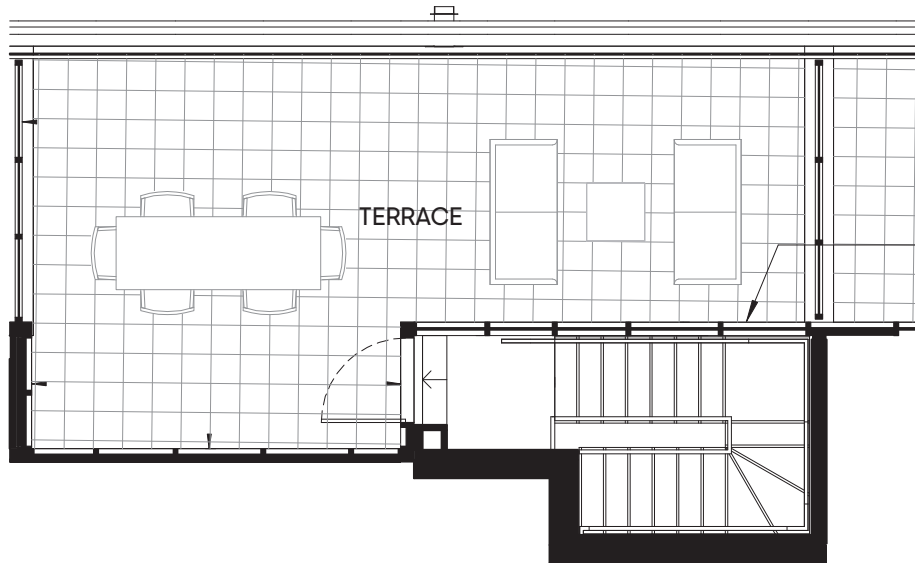

O-845

OSCAR

RESIDENCES

2 BEDROOM + STUDY 845 SQ.FT. OUTDOOR 301 SQ.FT.
 CEILING HEIGHT 10'6"
TOTAL 1,146 SQ.FT.

FLOOR 9

FLOOR MPH

All plans, dimensions and specifications are subject to change without notice. Actual useable floor space may vary from the stated floor area. Column locations, window locations and sizes may vary and are subject to change without notice. Renderings are artist's concept only. E. & O.E.