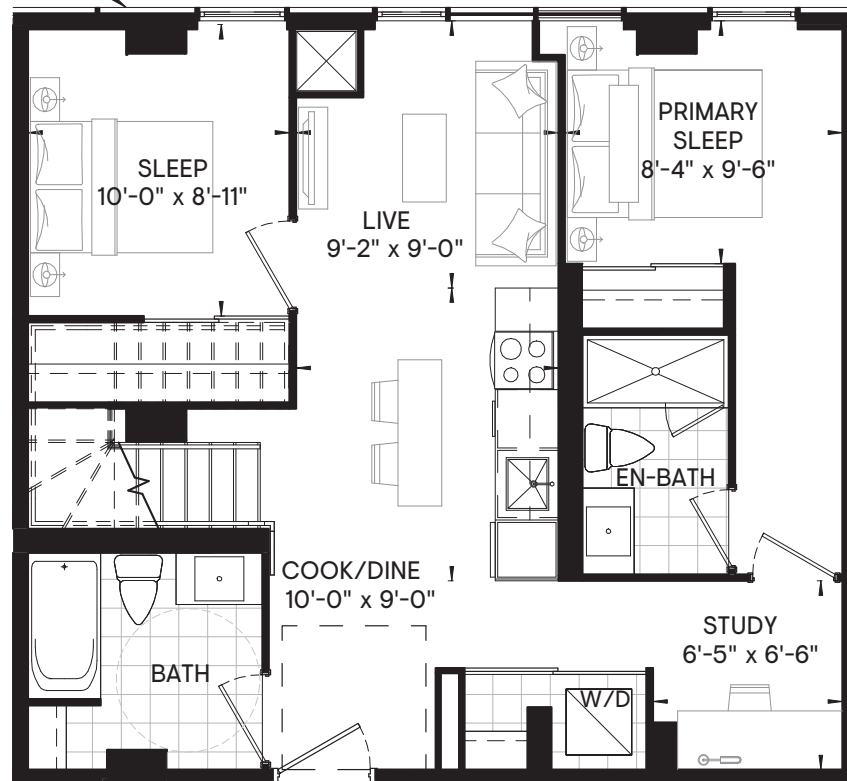

O-860

OSCAR

RESIDENCES

2 BEDROOM + STUDY 860 SQ.FT. OUTDOOR 380 SQ.FT.

CEILING HEIGHT 10'6"

TOTAL 1,240 SQ.FT.

DISCLAIMER :
EXTERIOR CONDITIONS
VARY

DISCLAIMER :
EXTERIOR CONDITIONS
VARY

FLOOR 9

FLOOR MPH

All plans, dimensions and specifications are subject to change without notice. Actual useable floor space may vary from the stated floor area. Column locations, window locations and sizes may vary and are subject to change without notice. Renderings are artist's concept only. E. & O.E.