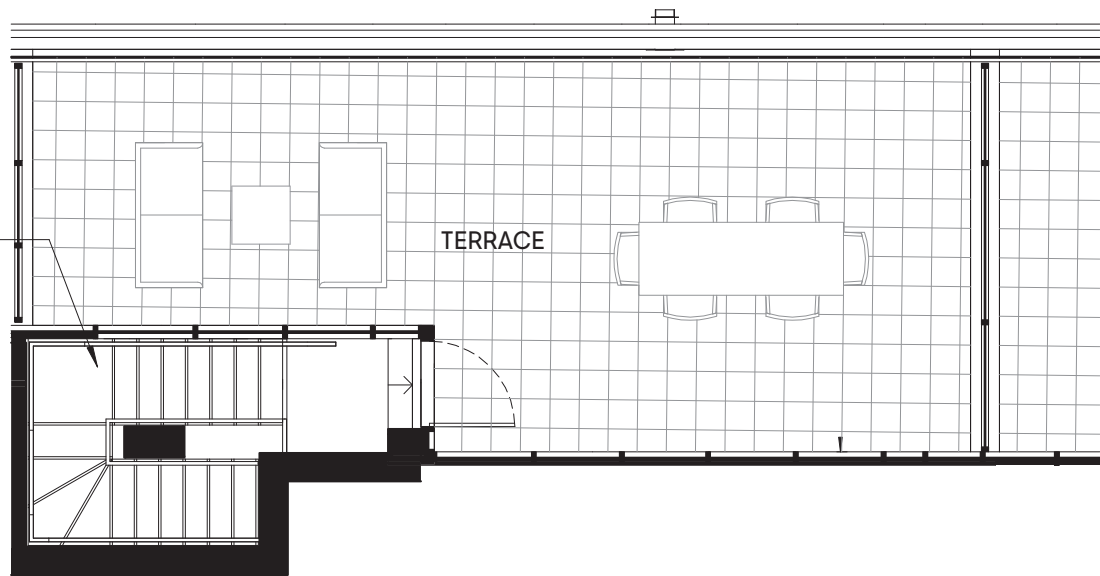

O-860

OSCAR

RESIDENCES

2 BEDROOM + STUDY 860 SQ.FT. OUTDOOR 380 SQ.FT.

CEILING HEIGHT 10'6"

TOTAL 1,240 SQ.FT.

DISCLAIMER :
EXTERIOR CONDITIONS
VARY

DISCLAIMER :
EXTERIOR CONDITIONS
VARY

FLOOR 9

FLOOR MPH

All plans, dimensions and specifications are subject to change without notice. Actual useable floor space may vary from the stated floor area. Column locations, window locations and sizes may vary and are subject to change without notice. Renderings are artist's concept only. E. & O.E.