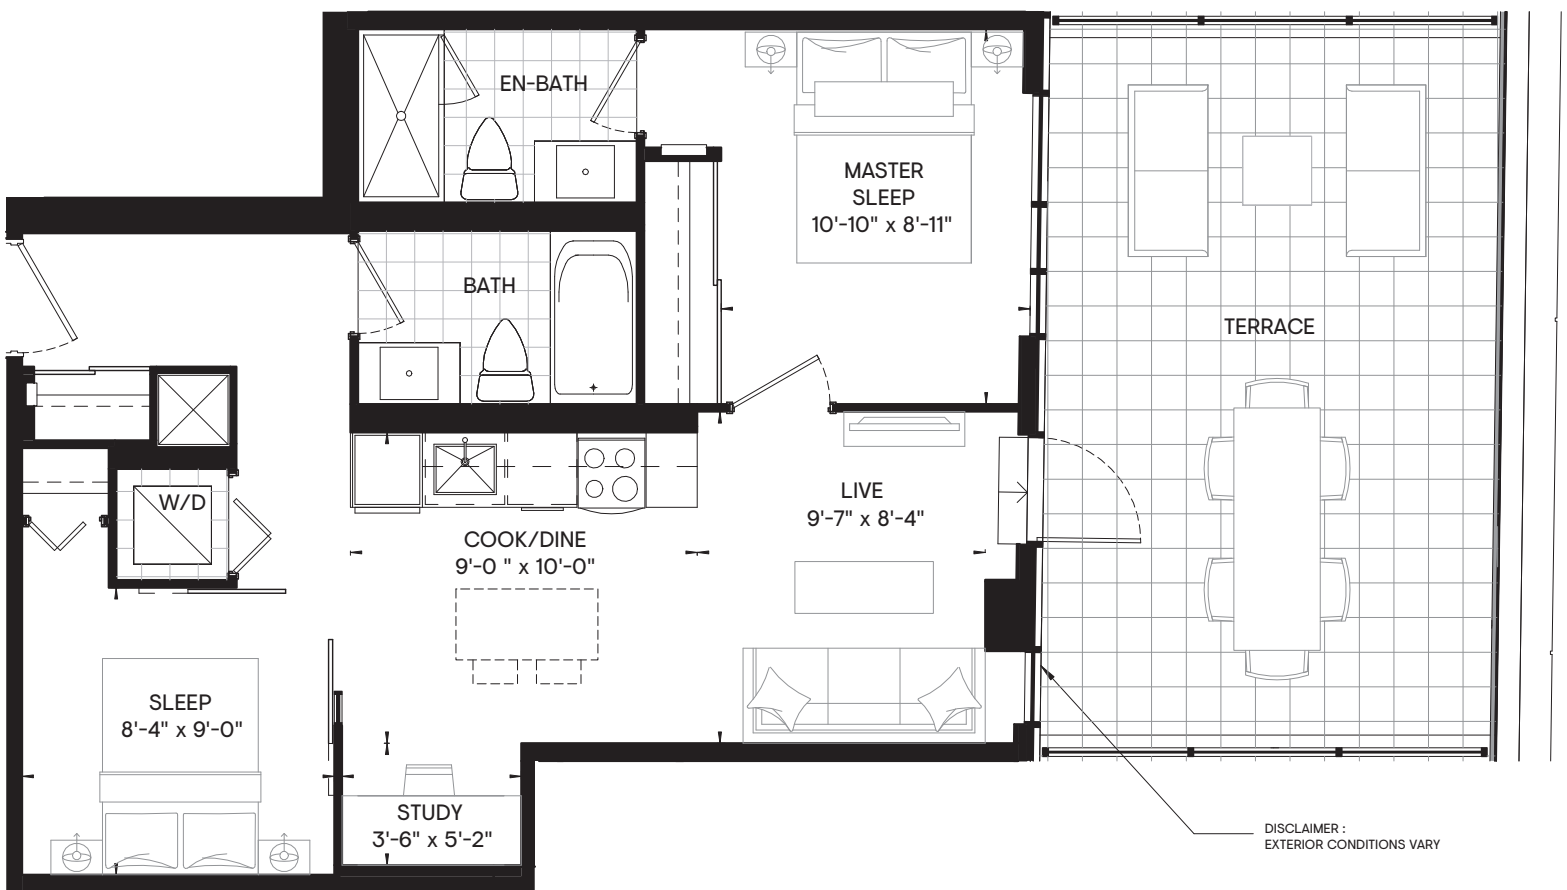

O-645

OSCAR

RESIDENCES

2 BEDROOM + STUDY 645 SQ.FT. OUTDOOR 275 SQ.FT.
TOTAL 920 SQ.FT.

FLOOR 2

All plans, dimensions and specifications are subject to change without notice. Actual useable floor space may vary from the stated floor area. Column locations, window locations and sizes may vary and are subject to change without notice. Renderings are artist's concept only. E. & O.E.